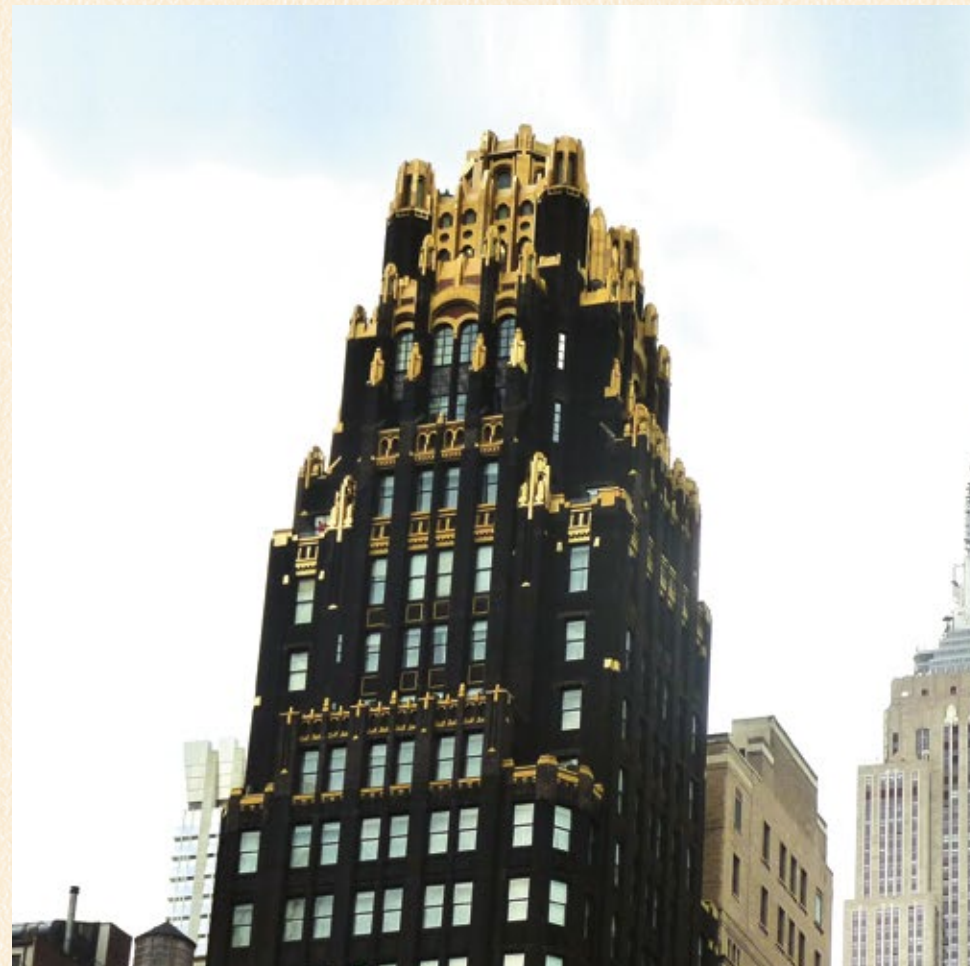

4106-85

NEW ARRIVAL

3001-70

4107-85

NEW ARRIVAL

black

Contemporary yet ancient,
makes you one of a kind

American Radiator Building

A 338 ft, 23 storey Gothic architecture skyscraper

5050-65

sandstone

Intriguing and calming at the same time, experience the paradox!

Agra Fort

The main residence Mughal Emperors, built with Sandstone

4110-75